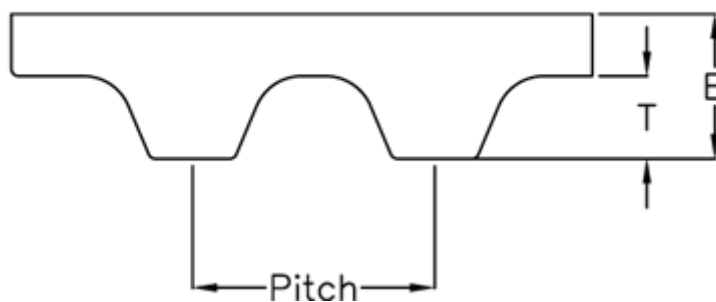

Article number: 602776250663

Description: Gates Timing Belt Synchropower PU 25 AT5 660

Measures

Height B mm	= 2.7
Height T mm	= 1.2
Length	= 660
Number of teeth	= 132
Pitch	= 5
Type	= PU 25 AT5 660
Width	= 25